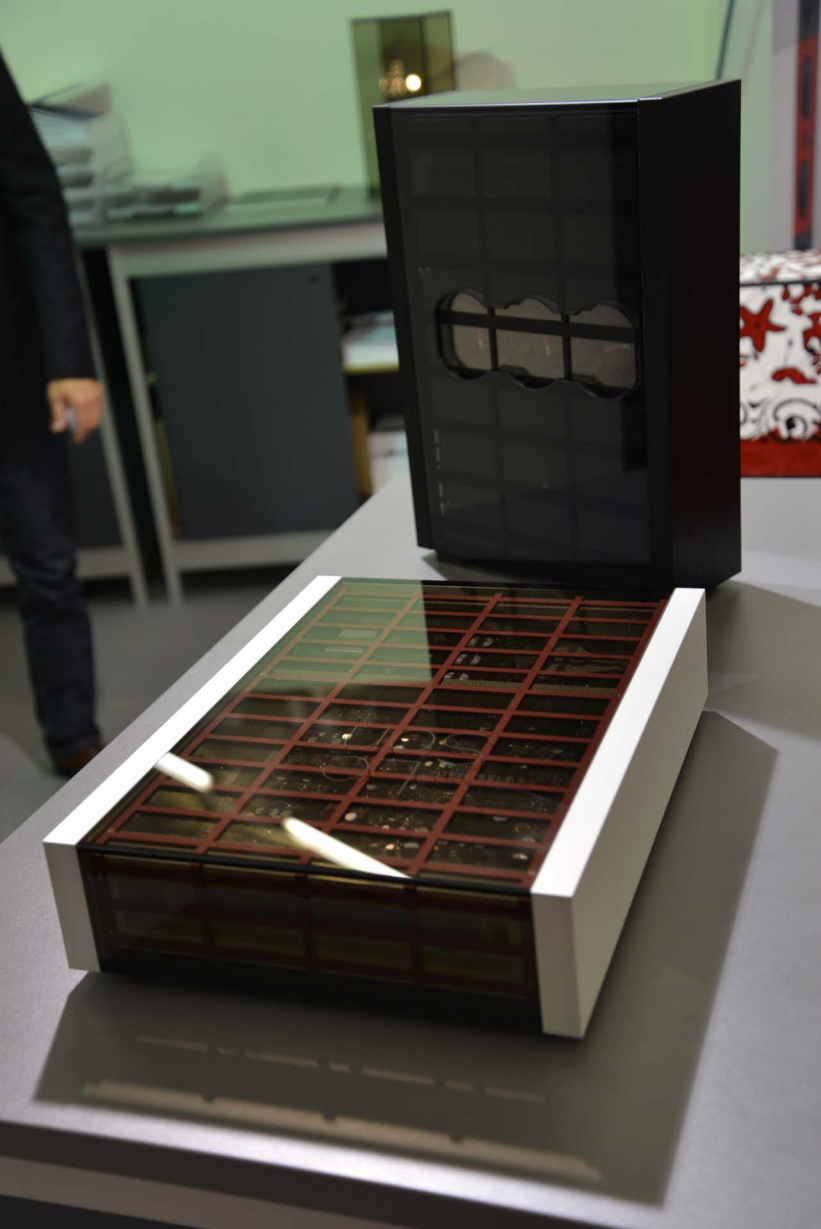

High End Audio Manufacture

SWISS MADE Le
Son

High End Audio Manufacture

STENHEIM

ALUMINE

TWO-WAY SPEAKER

Maximum peak power	250W
Efficiency	86dB/2.83 V/1m
Impedance	8 Ohms
Serial number	

Made in Switzerland

Son

High End Audio Manufacture

Listening session
Hotel Vier Jahreszeiten Kempinski
Hall Hofgarten V
16.17 & 18. of Mar
10am to 2pm

REG-PLUS M111

ST/HEM

803-PLUS, H111

STEN-HEIN