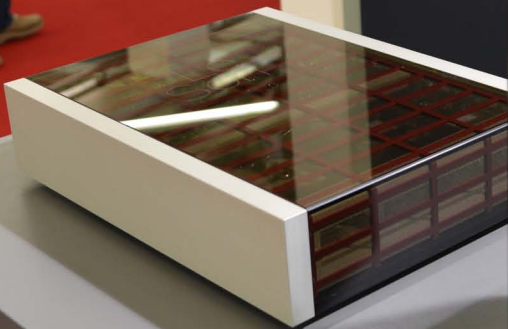

High End Audio Manufacture

SWISS MADE Le
Son

High End Audio Manufacture

STENHEIM

ALUMINE

TWO-WAY SPEAKER

Maximum peak power	250W
Efficiency	86dB/2.83 V/1m
Impedance	8 Ohms
Serial number	

Made in Switzerland

Son

High End Audio Manufacture

Listening session
Hotel Vier Jahreszeiten Kempinski
Hall Hofgarten V
16.17 & 18. of Mar
10am to 2pm

REG-PLUS M111

ST/HEM

803-PLUS, H111

STEN-HEIN